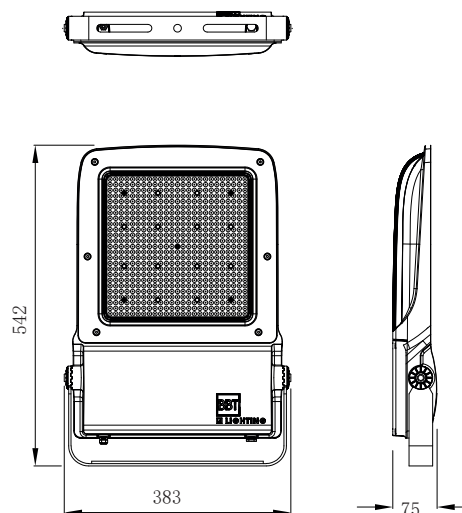

### CHARACTERISTICS

- LEDs: 2835
- Nominal efficacy: 130 lm/W
- Maximum LED: 1000mA
- Lifetime L90B10: >30,000 hours
- Luminous flux and efficacy at 4000°K and CRI>70
- Luminous flux tolerance <+/-3%
- Values may be subject to change due to LED binning.

### OPENING/BEAM

High efficiency Ra>80 LED. 90°

### MATERIAL

- Die-cast aluminium, Transparent 4mm
- tempered-Glass
- Aluminum frame
- Steel Galvanized and painted bracket

PRO	CRI ≥ 80	
IP65		90 L°
AC85-265V 50/60Hz		30000h

Model:	Grigio
Format:	Square
Location:	Exterior
Wattage:	400W
Materials:	Aluminium
Led Color:	3000K / 4000K / 6500K
Product Dimension:	542*383*75mm
IP Code:	65
Fixation:	Surface
CRI :	80
Lumen Output:	52000LM
Frequency:	50/60 Hz
Beam Angle:	90°
Net weight:	9.12kgs

## DIMENSION DRAW